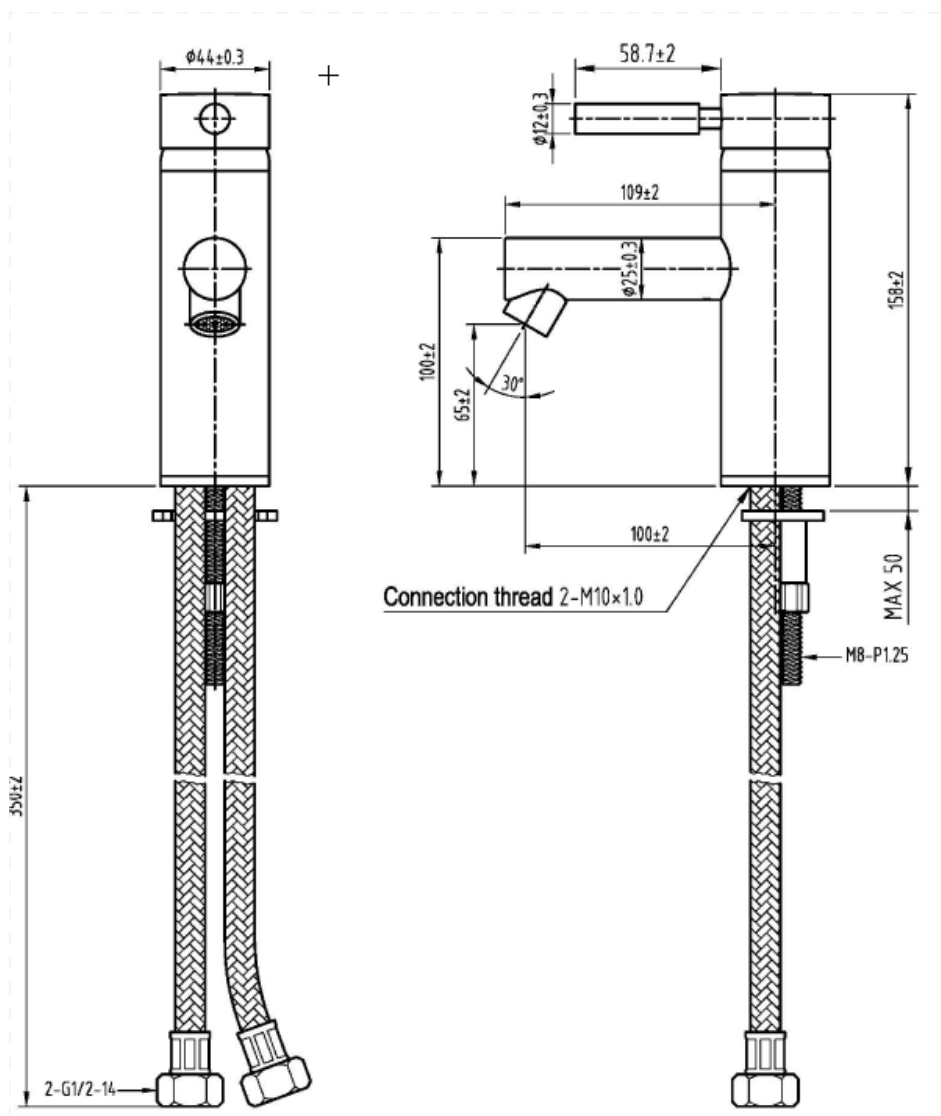

### FEATURES

- Wels 6 Star
- 95mm projection

mecco international pty ltd.

mecco.com.au

for all sales & product inquiries email sales@mecco.com.au or call (02) 9618 6999

\*all measurements are subject to accepted manufacturing tolerances. please check actual product dimensions prior to installation. mecco international pty ltd reserves the right to change specifications at any time without giving prior notification.